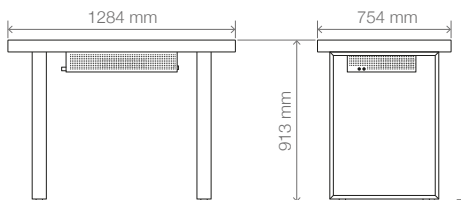

atracTouch 55"4K - Table