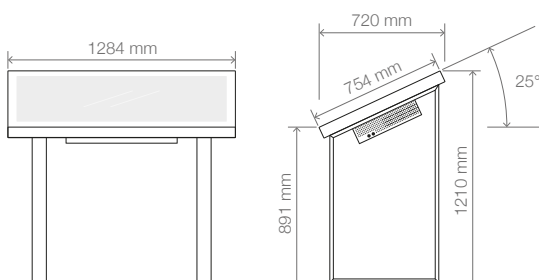

Engineered for durability

Made to last body design, for heavy use in tradeshows or commercial environment.

Technical Specifications

External dimensions	Table	Kiosk
	L 1284 x W 754 mm H 913 mm	L 1284 x W 720 mm H 1210 mm
Weight	80 kg	80 kg

Display	Screen size	1210 x 680 mm (55")
	Resolution	3840 x 2160 (4K UHD)
	Refreshment Rate	60 Hz
	Brightness	450 cd/m2
	Contrast	4000:1
	Professional IPS LCD panel (18/7 operation)	

Input Device	Detects 60 touch points simultaneously
	Uses 3M® PCAP technology 3M
	Wireless touch-pad and keyboard included

atracTouch 55"4K - Table

atracTouch 55"4K - Kiosk

Flightcase

External dimensions	L 1450 x W 520 x H 1060 mm
Weight	58 kg (138 kg with atracTouch 55"4K)